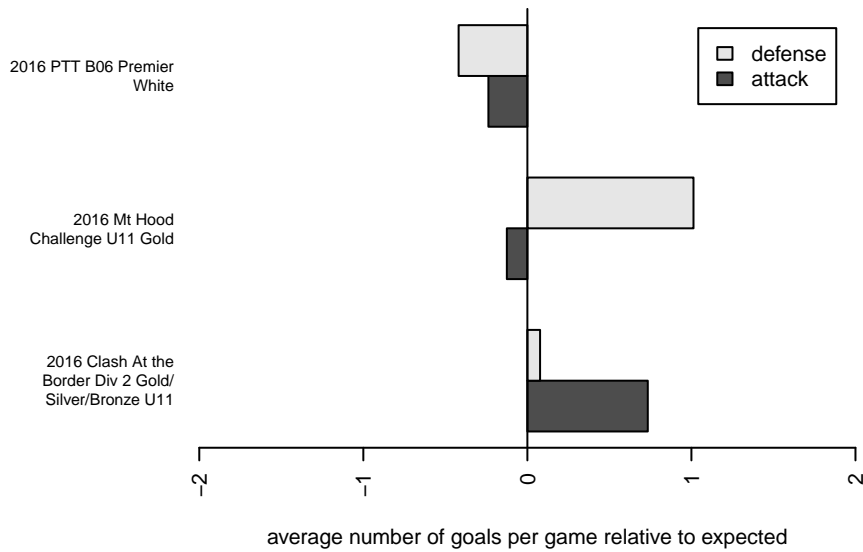

Performance relative to 13 month average