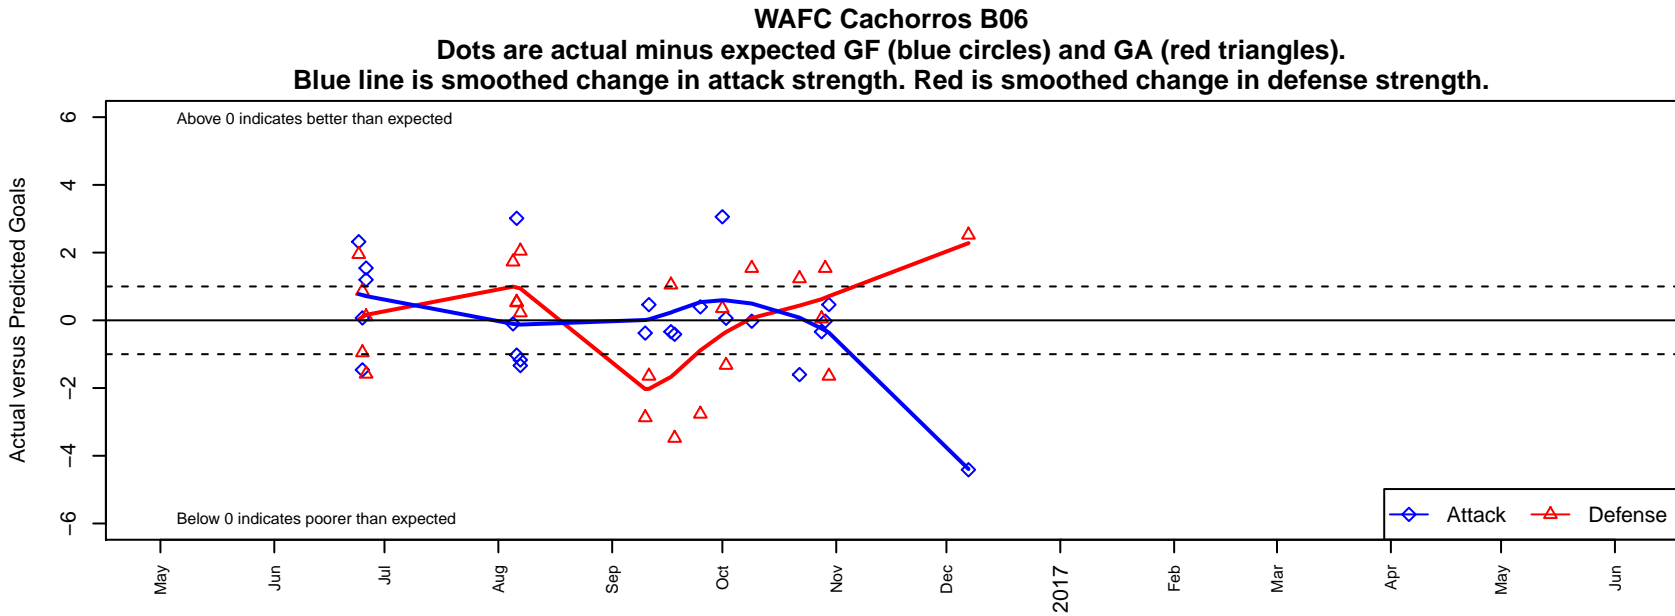

# WAFC Cachorros B06

Woodburn Athletic FC  
 Woodburn, OR  
 B06 total strength=764  
 attack=1.61 defense=0.48  
 fall league = PTT B06 Premier White

alt names used:  
 WAFC CACHORROS  
 WAFC Cachorros  
 WAFC 06B Cachorros

Venues played:  
 2016 Clash At the Border Div 2 Gold/Silver/Bro  
 2016 Mt Hood Challenge U11 Gold  
 2016 PTT B06 Premier White

**attack and defense variance (black dot)  
relative to other teams  
and top 10 in region**