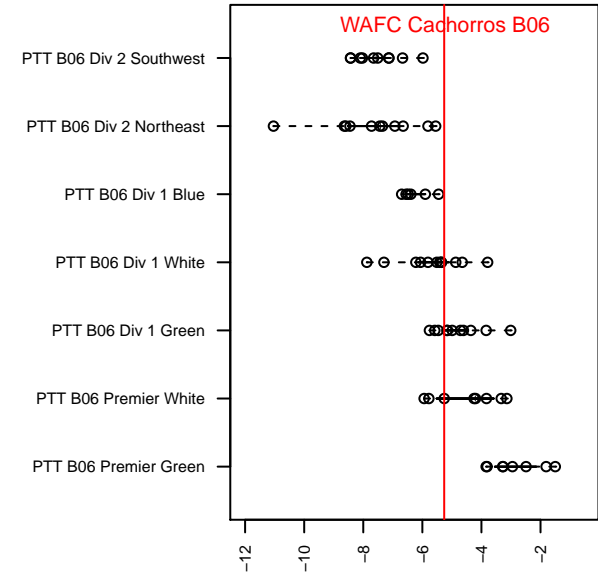

**attack and defense rating
relative to others at age
and all opponents in last 13 months**